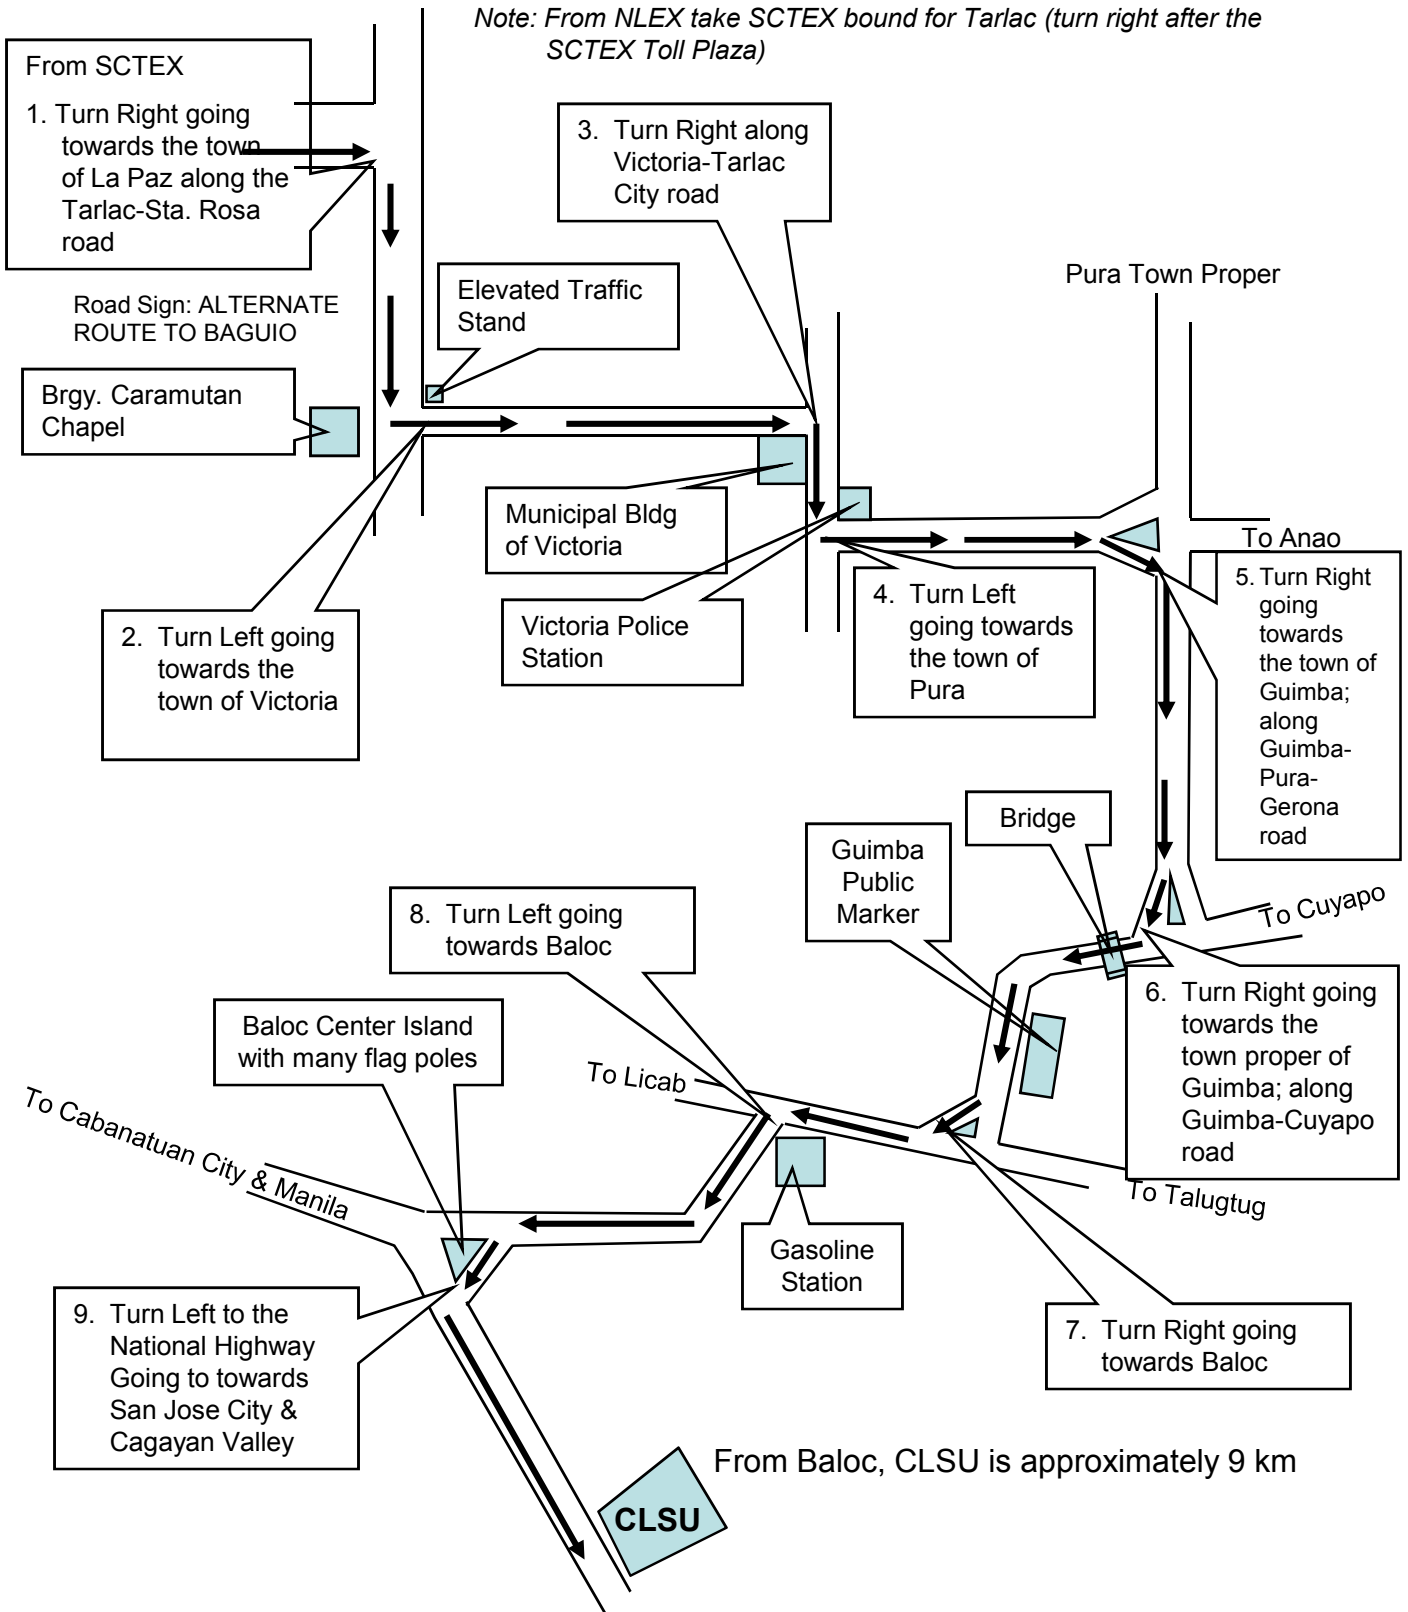

# SCTEX – La Paz – Victoria – Pura – Guimba – Baloc (Sto. Domingo) Route to CLSU

Note: From NLEX take SCTEX bound for Tarlac (turn right after the SCTEX Toll Plaza)

# SCTEX – La Paz – Zaragoza – Aliaga – Caalibangbangan (Cabanautan City) – Talavera Route to CLSU

Note: From NLEX take SCTEX bound for Tarlac (turn right after the SCTEX Toll Plaza)